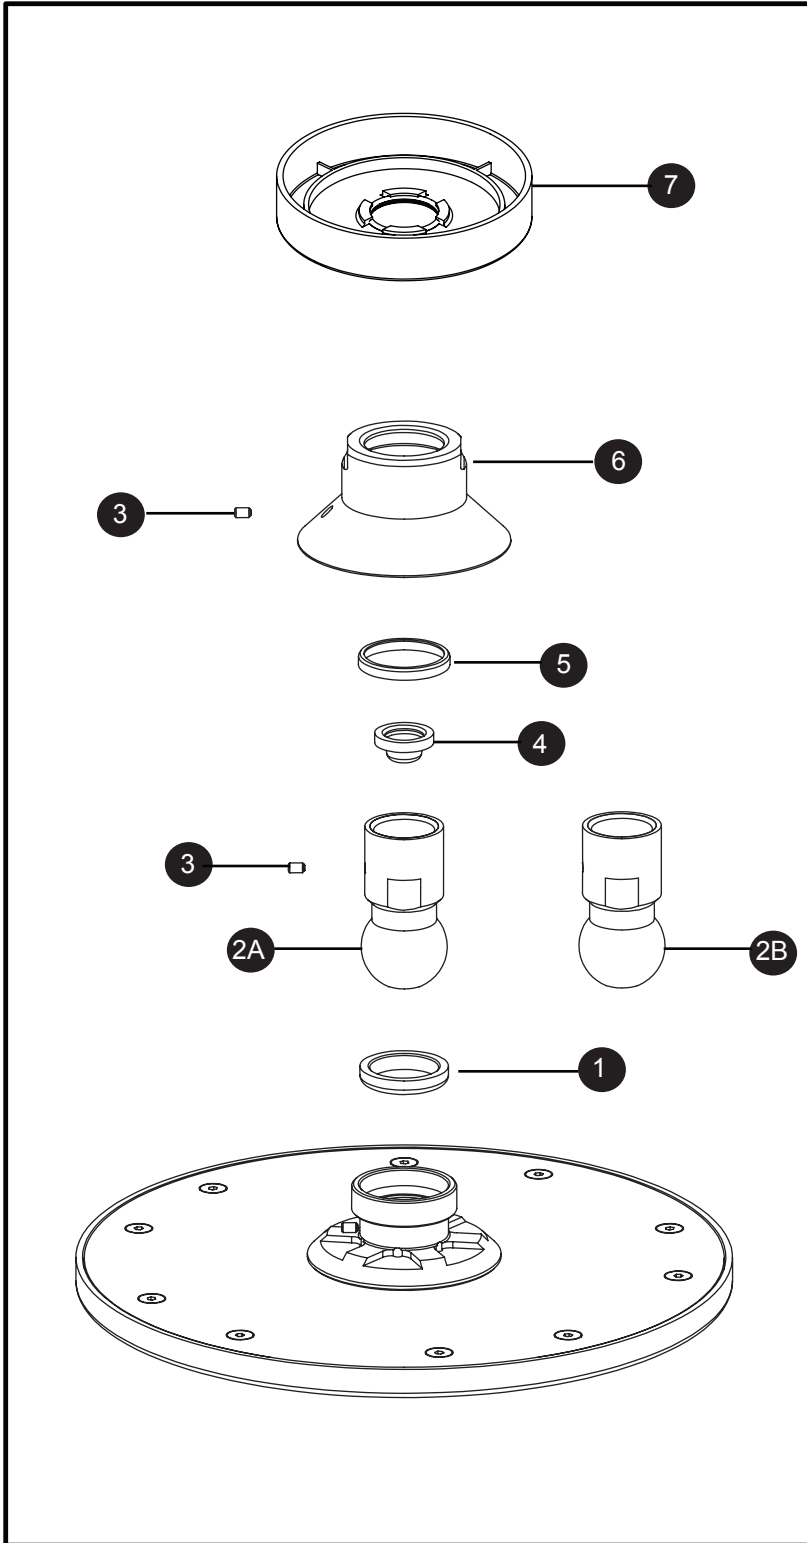

Modern Series Aero Rain Shower

Item	Part	Description
1	THP5013	Gasket
2A*	THP5014#\$\$	Ball Joint with 2.5 gpm flow regulator (for TS111B8, TS111B12)
2B*	THP5015#\$\$	Ball Joint with 2.0 gpm flow regulator (for TS111BL8, TS111BL12)
3	THP5016	Set Screw (1 screw per pkg.)
4	THP5017	Gasket/Sieve
5	THP5018	Slip Washer
6*	THP5019#\$\$	Nut
7*	THP5020#\$\$	Escutcheon

* Please specify finish when ordering

LEGEND	
\$\$	= Denotes Finish
#CP	= Polished Chrome
#BN	= Brushed Nickel
#PN	= Polished Nickel